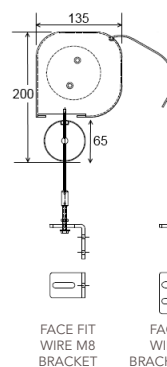

Guide Options

Guide choices to suit the application:

- Wire Guides - Marine grade stainless steel wires
- Tracks - Extruded aluminium 'H' tracks 30 (w) x 50 (h)
- Clip System - For manual versions only

Bottom Bar

Headbox Sizes & Size Limits

Double-sided opening headbox to suit any application.

FACE FIT
WIRE M8
BRACKET

FACE FIT
WIRE M8
BRACKET TWIN

FLOOR FIT
WIRE M8
BRACKET

FLOOR FIT
WIRE M8
BRACKET TWIN

Please contact issey to discuss your needs further or to arrange a measure and quote.