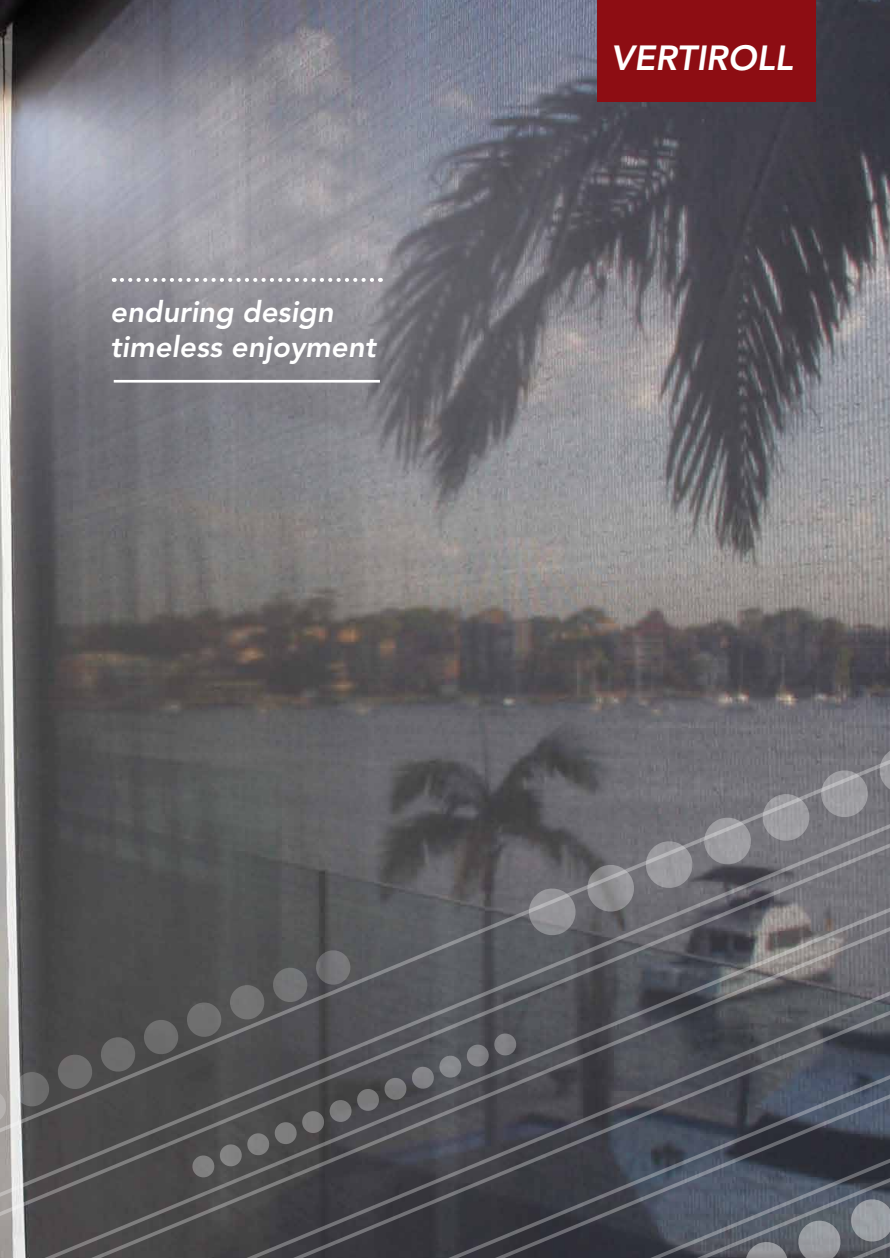

.....
enduring design
timeless enjoyment
_____

issey vertiroll

External and retractable tensioned screen

Covered balconies, verandahs and pergolas can provide appealing outdoor spaces for entertainment and relaxation. But the potential of these areas are not often realised as they become unusable when combined with harsh sun and constant breezes.

.....

The Issey Vertiroll is a tensioned screen which acts as an elegant sun shade, windbreak or internal partition. Protecting these semi-open spaces, the screen shelters the area from direct heat, glare and UV rays as well as wind and rain elements. Fitted with a see-through fabric, it allows view and natural light to filter through while permitting air movement to prevent stagnant heat build up. Unobtrusively designed, the screens accommodate for any architectural style and retract into slimline headboxes.