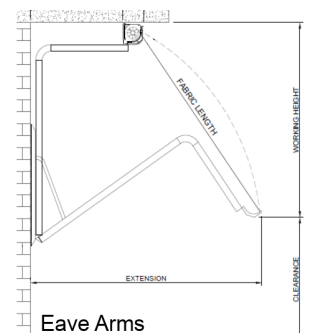

## Installation Methods

Each situation is unique and requires different methods of installation. Issey's own installers will create the most suitable method for your application.

- Face Fit
- Side Fit

## Headbox Sizes & Size Limits

The spring-loaded, drop arms allow for a maximum angle of 115 degrees. The slimline, powdercoated headbox protects and prolongs the life of the system.

- Width 770mm-6000mm
- Drop 1500mm-2050mm (Arm length 800mm-1400mm)