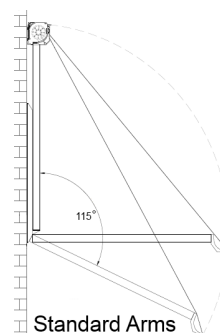

## Installation Methods

Each situation is unique and requires different methods of installation. Issey's own installers will create the most suitable method for your application.

- Face Fit
- Side Fit

## Headbox Sizes & Size Limits

The spring-loaded, drop arms allow for a maximum angle of 115 degrees. The slimline, powdercoated headbox protects and prolongs the life of the system.

- Width 770mm-6000mm
- Drop 1500mm-2050mm (Arm length 800mm-1400mm)