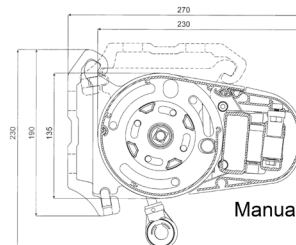

Manual

Please contact issey to discuss your needs further or to arrange a measure and quote.

Freecall 1800 070 000 • www.issey.com.au • sales@issey.com.au

sydney • melbourne • brisbane • adelaide • perth

WARRANTY Issey confidently gives a 5-year warranty on all of its products. Issey produces Australian designed and manufactured products that are reliable, contemporary and lifestyle enhancing. Our valuable advice is a result of numerous years of experience dealing with a multitude of Australian sun problems. Issey services begin from the design of the product and continue through to the maintenance of each sun shading system, providing professional and accountable service to every customer.

Details subject to improvement at any time without notice ©

issey
sun shade systems