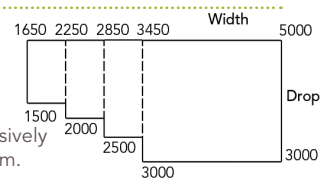

## Installation Methods

Each situation is unique and requires different methods of installation. Issey's own installers will create the most suitable method for your application.

- Recess Fit
- Face Fit
- Ceiling Fit
- Rafter Fit to eaves
- Spacer Fit to avoid down pipes
- Gutter Fit

## Headbox Sizes & Size Limits

Pitch of sun shade is adjustable between 1 and 45 degrees. A slope of 20 degrees or more is required for optimum rain shower protection.

Slimline, powdercoated headbox unobtrusively protects and prolongs the life of the system.