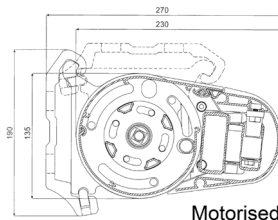

Headbox Sizes & Size Limits

Pitch of sun shade is adjustable between 1 and 45 degrees. A slope of 20 degrees or more is required for optimum rain shower protection.

Slimline, powdercoated headbox unobtrusively protects and prolongs the life of the system.

Motorised