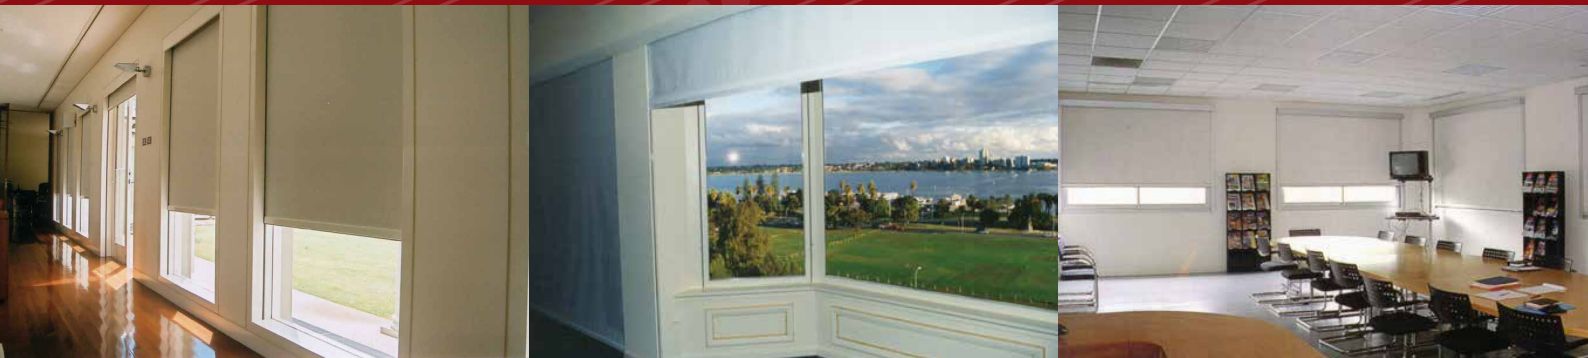

enduring design
timeless enjoyment

issey blackout

Internal Retractable Blackout Blind

There are times when we wish we could turn off the light from the sun and allow darkness to fill the room. Situations such as trying to watch the latest movie while glare reflects off the screen; needing to sleep during the day; or needing to give a visual presentation in a light-filled room call for a dark room on demand.

The Issey Blackout is an internal, retractable blind which provides a 100% blackout effect. Used on windows or doors it protects from light, UV and infrared rays whilst providing complete darkness for home theatres, boardrooms, bedrooms or surgeries. Equipped with discreet brushes in its track systems, it ensures that your room is completely devoid of external light. When retracted, the room returns to daylight and the system is inconspicuously stored in its slimline headbox. The Issey Blackout provides night-time conditions on demand and can optimise a single room for multiple uses.

issey blackout

Total blackout is given to internal spaces when fitted with the Issey Blackout Blind. Ideal locations and uses include:

- Windows
- Doors
- Bedrooms
- Presentation Rooms
- Home Theatres
- Surgeries