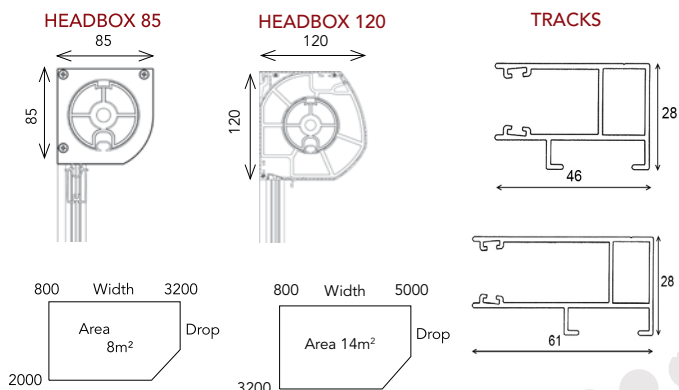

Headbox Sizes & Size Limits

Slimline, powdercoated headbox that blends with any application.

Please contact issey to discuss your needs further or to arrange a measure and quote.

Freecall 1800 070 000 • www.issey.com.au • sales@issey.com.au

sydney • melbourne • brisbane • adelaide • perth

WARRANTY Issey confidently gives a 5-year warranty on all of its products. Issey produces Australian designed and manufactured products that are reliable, contemporary and lifestyle enhancing. Our valuable advice is a result of numerous years of experience dealing with a multitude of Australian sun problems. Issey services begin from the design of the product and continue through to the maintenance of each sun shading system, providing professional and accountable service to every customer.

Details subject to improvement at any time without notice ©