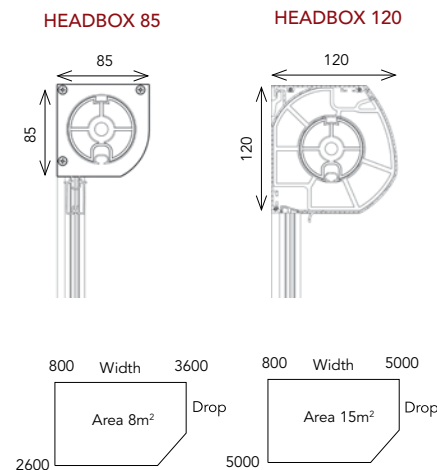

Headbox Sizes & Size Limits

Slimline, powdercoated headbox that blends with any application

Please contact issey to discuss your needs further or to arrange a measure and quote.

Freecall 1800 070 000 • www.issey.com.au • sales@issey.com.au

sydney • melbourne • brisbane • adelaide • perth

WARRANTY Issey confidently gives a 5-year warranty on all of its products. Issey produces Australian designed and manufactured products that are reliable, contemporary and lifestyle enhancing. Our valuable advice is a result of numerous years of experience dealing with a multitude of Australian sun problems. Issey services begin from the design of the product and continue through to the maintenance of each sun shading system, providing professional and accountable service to every customer.

Details subject to improvement at any time without notice ©