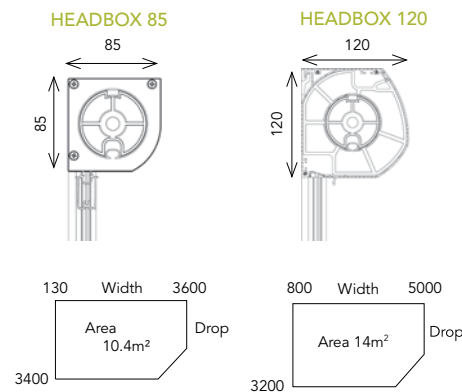

Guide Options

Choices to suit your preference and window type:

- No Guides
- Powdercoated Extruded Aluminium Tracks 20 (w) x 28 (d)
- Powdercoated Extruded Blackout Aluminium Tracks 48 (w) x 28 (d)
- Stainless Steel Cables

- Recess Fit / Face Fit / Ceiling Fit - The Issiroll can be recess fitted within a window opening or face fitted to give maximum protection

Headbox Sizes & Size Limits

Optional Slimline, powdercoated headbox unobtrusively protects and prolongs the life of the system.