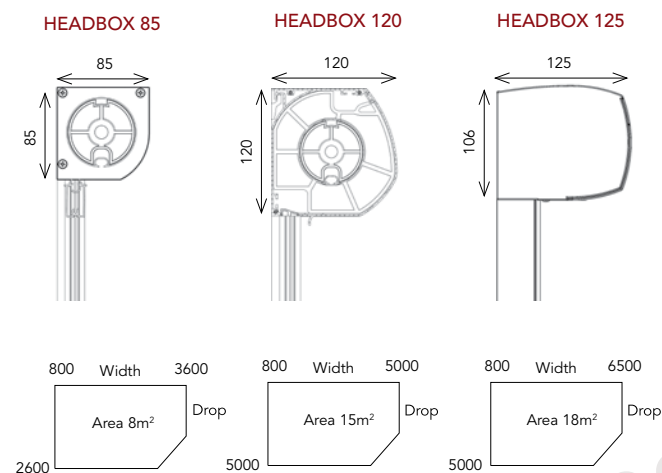

Headbox Sizes & Size Limits

Slimline, powdercoated headbox that blends with any application

Please contact issey to discuss your needs further or to arrange a measure and quote.

Freecall 1800 070 000 • www.issey.com.au • sales@issey.com.au

sydney • melbourne • brisbane • adelaide • perth

WARRANTY Issey confidently gives a 5-year warranty on all of its products. Issey produces Australian designed and manufactured products that are reliable, contemporary and lifestyle enhancing. Our valuable advice is a result of numerous years of experience dealing with a multitude of Australian sun problems. Issey services begin from the design of the product and continue through to the maintenance of each sun shading system, providing professional and accountable service to every customer.

Details subject to improvement at any time without notice ©