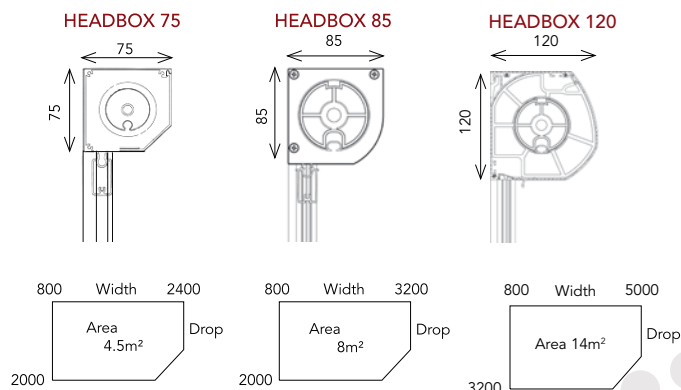

Headbox Sizes & Size Limits

Slimline, powdercoated headbox that blends with any application.

Please contact issey to discuss your needs further or to arrange a measure and quote.

Freecall 1800 070 000 • www.issey.com.au • sales@issey.com.au

sydney • melbourne • brisbane • adelaide • perth

WARRANTY Issey confidently gives a 5-year warranty on all of its products. Issey produces Australian designed and manufactured products that are reliable, contemporary and lifestyle enhancing. Our valuable advice is a result of numerous years of experience dealing with a multitude of Australian sun problems. Issey services begin from the design of the product and continue through to the maintenance of each sun shading system, providing professional and accountable service to every customer.

Details subject to improvement at any time without notice ©