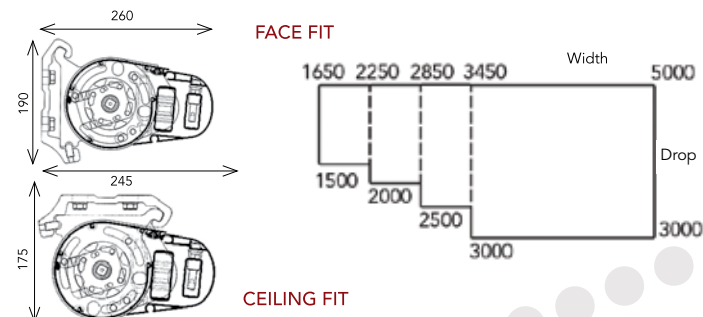

Installation Methods

Each situation is unique and requires different methods of installation. Issey's own installers will create the most suitable method for your application.

- Recess Fit
- Face Fit
- Ceiling Fit
- Rafter Fit to eaves
- Spacer Fit to avoid down pipes
- Gutter Fit

Headbox Sizes & Size Limits

Pitch of sun shade is adjustable between 1 and 45 degrees. A slope of 20 degrees or more is required for optimum rain shower protection.

Slimline, powdercoated headbox unobtrusively protects and prolongs the life of the system.