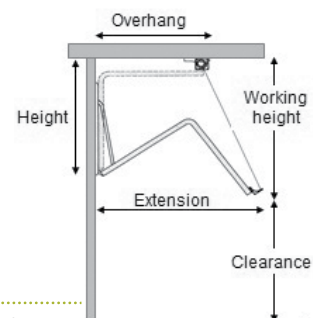

Please contact issey to discuss your needs further or to arrange a measure and quote.

Freecall 1800 070 000 • www.issey.com.au • sales@issey.com.au

sydney • melbourne • brisbane • adelaide • perth

WARRANTY Issey confidently gives a 5-year warranty on all of its products. Issey produces Australian designed and manufactured products that are reliable, contemporary and lifestyle enhancing. Our valuable advice is a result of numerous years of experience dealing with a multitude of Australian sun problems. Issey services begin from the design of the product and continue through to the maintenance of each sun shading system, providing professional and accountable service to every customer.

Details subject to improvement at any time without notice ©

issey
sun shade systems