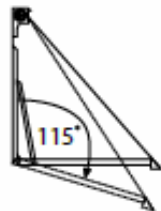

Operation

The ability to retract the blinds gives you the power to control when and how much shade is required:

- **Motorised** - Somfy tubular motors that can be hardwired to a switch or operated via remote control
- **Manual Crank** - Removable external crank with handle attached to eye outlet
- **Automatic Sensors** - For enhancement of lifestyle, choose an automatic sun & wind sensor that automatically extends or retracts the systems according to the day's conditions
- **BMS** - Easily integrates with Building Management Systems for convenient and versatile control