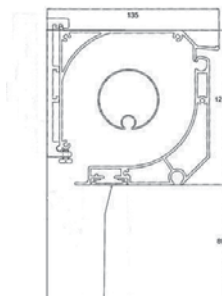

Installation Methods

Each situation is unique and requires different methods of installation. Issey's own installers will create the most suitable method for your application.

- Face Fit
- Side Fit

Headbox Sizes & Size Limits

The spring-loaded, drop arms allow for a maximum angle of 115 degrees. The slimline, powdercoated headbox protects and prolongs the life of the system.

- Width 770mm – 6000mm
- Drop 1500mm – 2050mm (Arm length 800mm -1400mm)