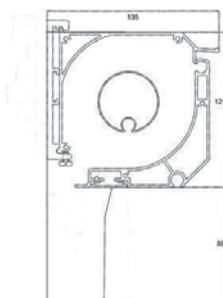

Installation Methods

Each situation is unique and requires different methods of installation. Issey's own installers will create the most suitable method for your application.

- Face Fit
- Side Fit

Headbox Sizes & Size Limits

The spring-loaded, drop arms allow for a maximum angle of 115 degrees. The slimline, powdercoated headbox protects and prolongs the life of the system.

- Width 770mm – 6000mm
- Drop 1500mm – 2050mm (Arm length 800mm -1400mm)