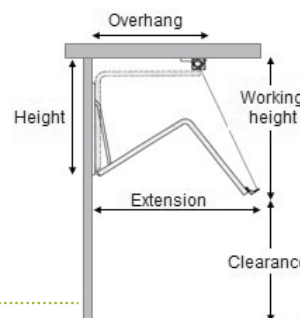

Installation Methods

Each situation is unique and requires different methods of installation. Issey's own installers will create the most suitable method for your application.

- Face Fit
- Side Fit

Headbox Sizes & Size Limits

The spring-loaded, drop arms allow for a maximum angle of 115 degrees. The slimline, powdercoated headbox protects and prolongs the life of the system.

- Width 770mm – 6000mm
- Drop 1500mm – 2050mm (Arm length 800mm -1400mm)