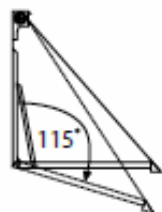

Drop Arms

- The spring-loaded arms allow for a maximum angle of 115 degrees