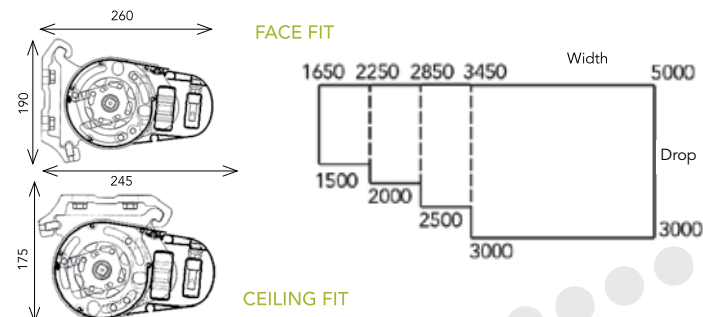

Installation Methods

Each situation is unique and requires different methods of installation. Issey's own installers will create the most suitable method for your application.

- Recess Fit
- Face Fit
- Ceiling Fit
- Rafter Fit to eaves
- Spacer Fit to avoid down pipes
- Gutter Fit

Headbox Sizes & Size Limits

Pitch of sun shade is adjustable between 1 and 45 degrees. A slope of 20 degrees or more is required for optimum rain shower protection.

Slimline, powdercoated headbox unobtrusively protects and prolongs the life of the system.